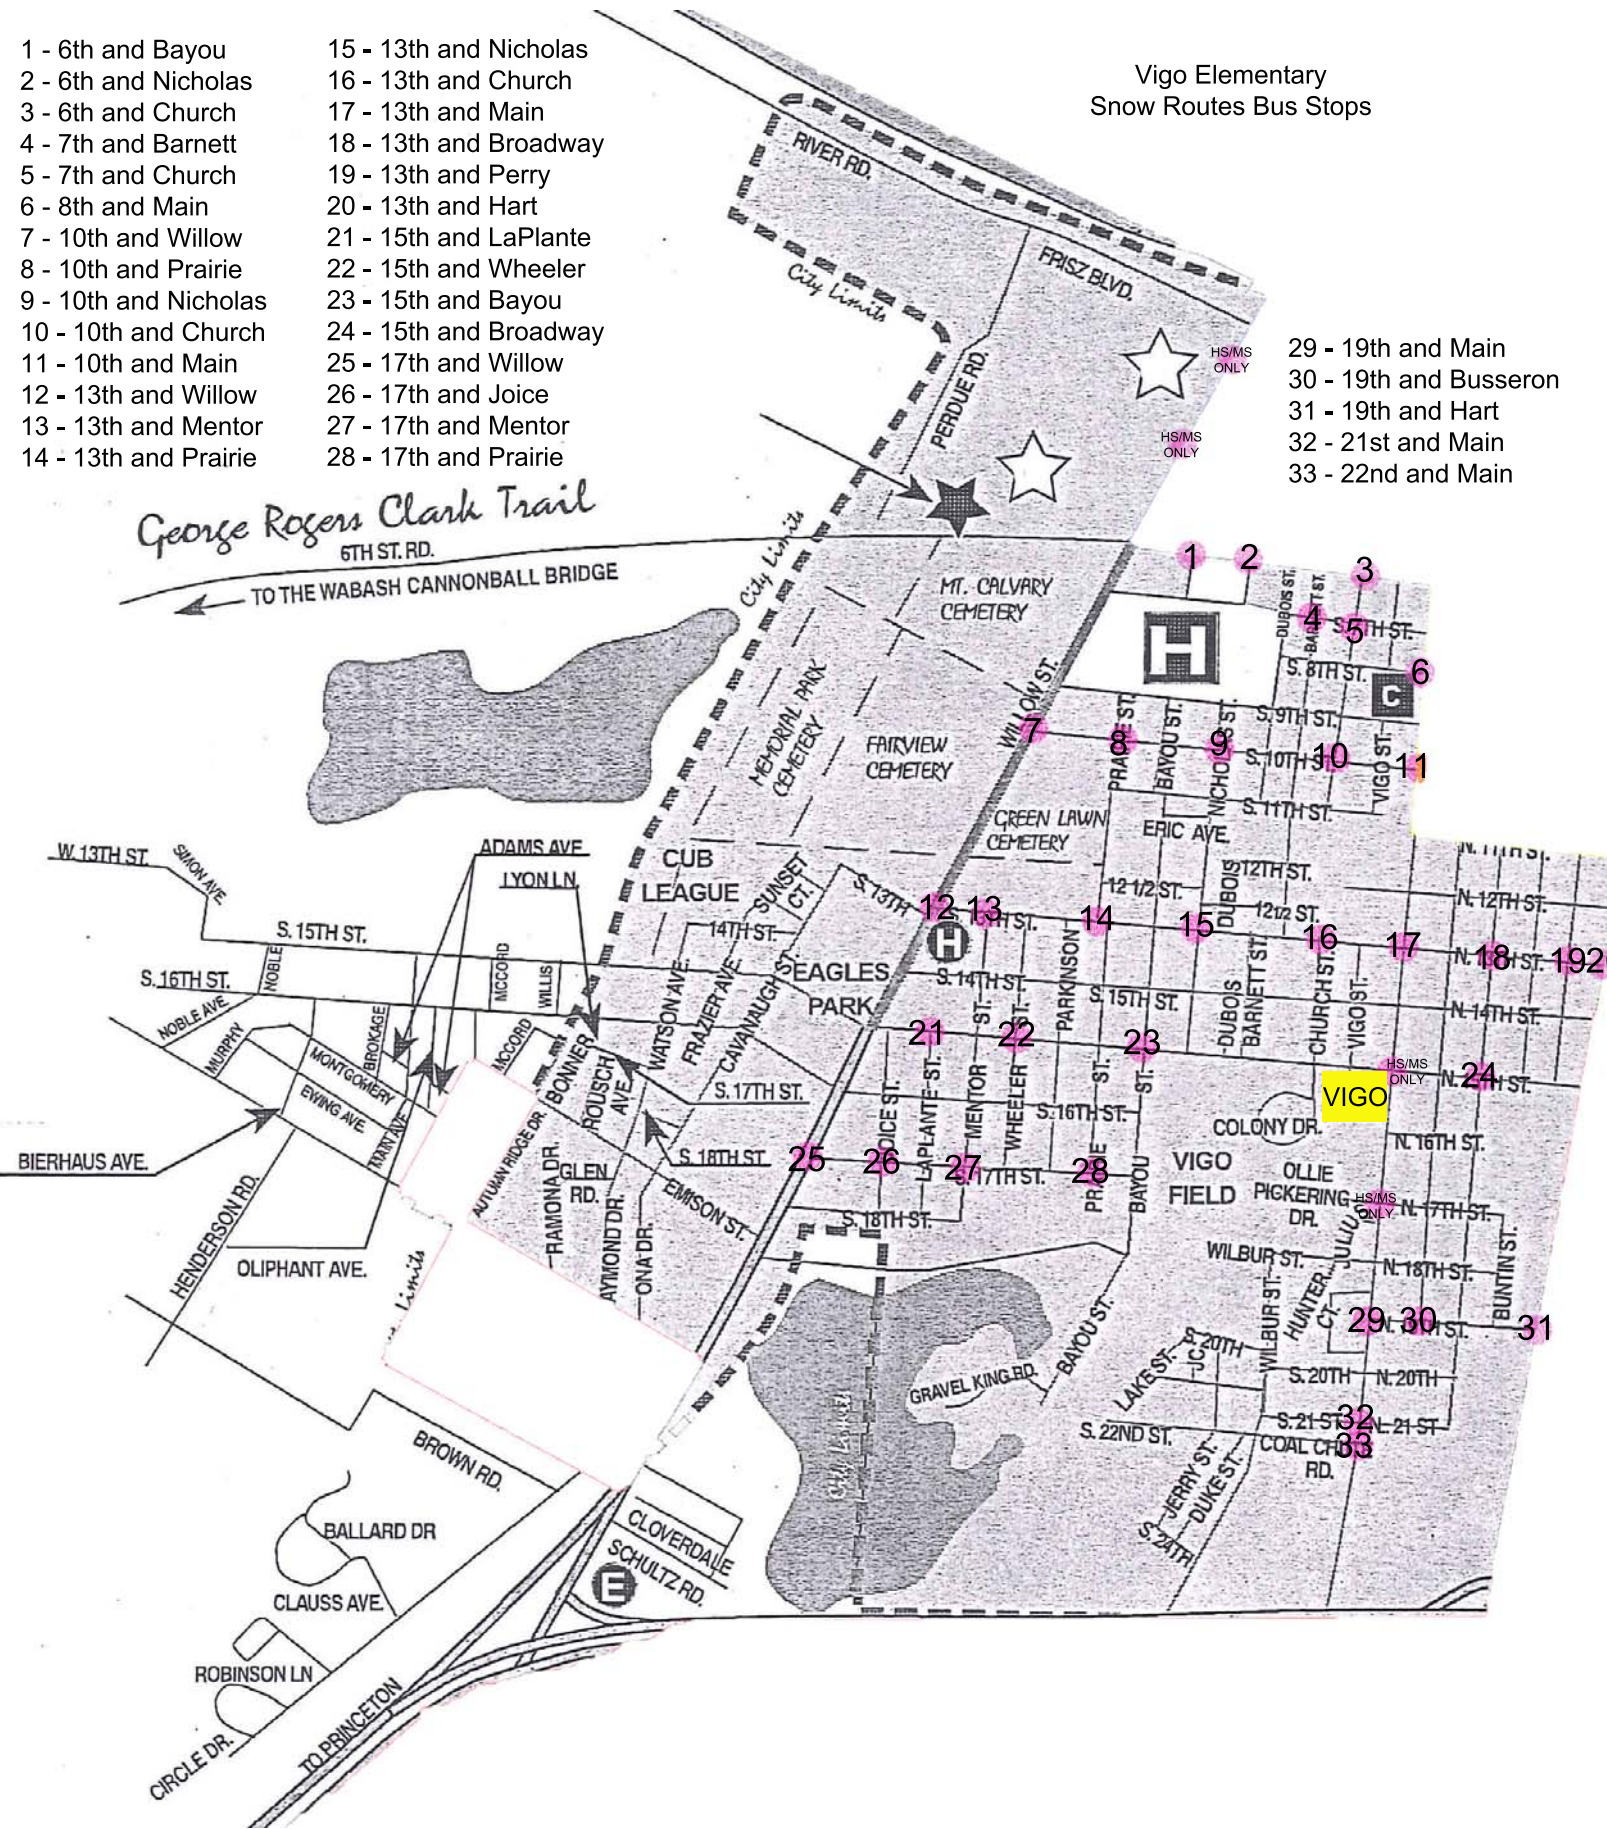

- 1 - 6th and Bayou
- 2 - 6th and Nicholas
- 3 - 6th and Church
- 4 - 7th and Barnett
- 5 - 7th and Church
- 6 - 8th and Main
- 7 - 10th and Willow
- 8 - 10th and Prairie
- 9 - 10th and Nicholas
- 10 - 10th and Church
- 11 - 10th and Main
- 12 - 13th and Willow
- 13 - 13th and Mentor
- 14 - 13th and Prairie

- 15 - 13th and Nicholas
- 16 - 13th and Church
- 17 - 13th and Main
- 18 - 13th and Broadway
- 19 - 13th and Perry
- 20 - 13th and Hart
- 21 - 15th and LaPlante
- 22 - 15th and Wheeler
- 23 - 15th and Bayou
- 24 - 15th and Broadway
- 25 - 17th and Willow
- 26 - 17th and Joice
- 27 - 17th and Mentor
- 28 - 17th and Prairie

Vigo Elementary
Snow Routes Bus Stops

- 29 - 19th and Main
- 30 - 19th and Busseron
- 31 - 19th and Hart
- 32 - 21st and Main
- 33 - 22nd and Main

VIGO
HS/MS ONLY